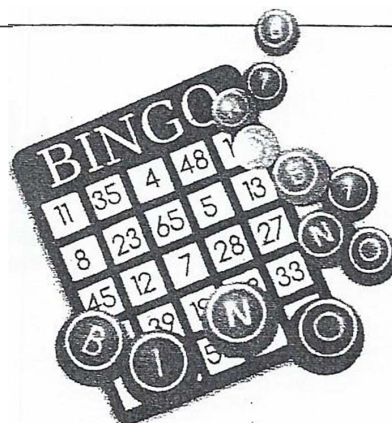

For more information, please contact

Vicki Bowlus vbowlus@comcast.net Or

Samantha Harris (443) 717-7738